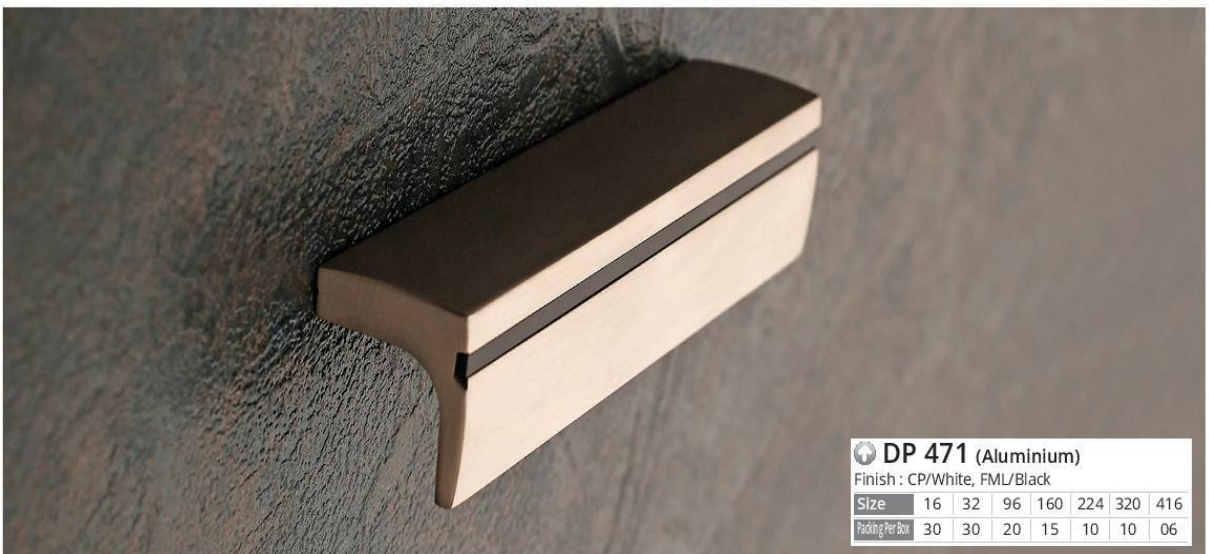

DP 471 (Aluminium)

Finish : CP/White, FML/Black

Size	16	32	96	160	224	320	416								
Packing Per Box	30	30	20	15	10	10	06