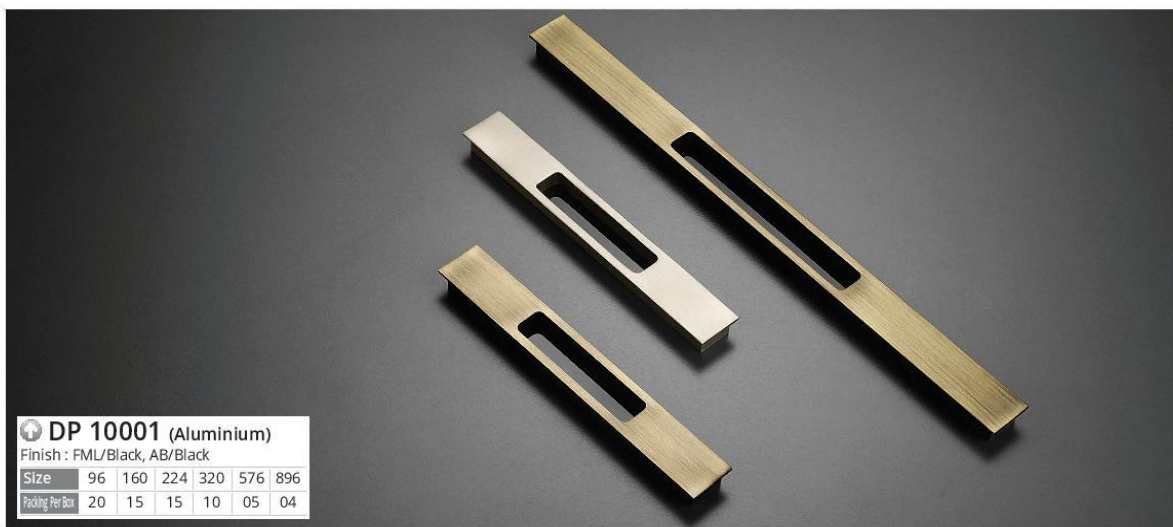

DP 11401 (Aluminium)
Finish : SS

Size	50	96	160	192	256	320	416	576	896
Packing Per Box	30	20	20	10	10	10	10	10	03