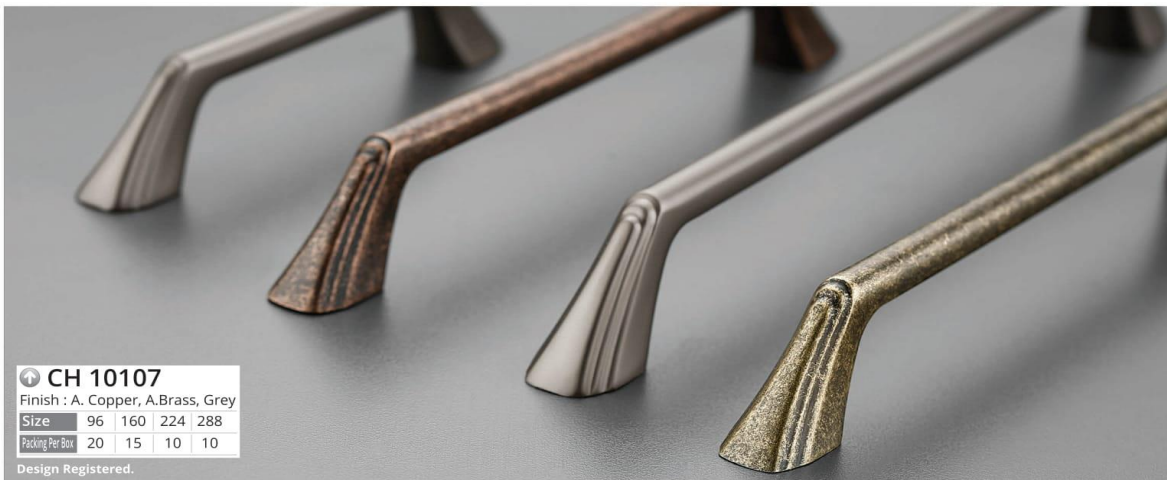

Size	96	128	160	224
Packing Per Box	25	20	15	10

Design Registered.

↑ **CH 10105**
Finish : CP, A.Brass, Satin

Size	96	128	160	224
Packing Per Box	25	20	15	10

Design Registered.

CH 10107
 Finish : A. Copper, A.Brass, Grey
 Size 96 160 224 288
 Packing Per Box 20 15 10 10
 Design Registered.