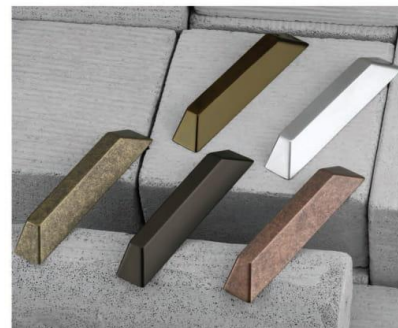

MH 90352 (Full Brass)

Finish : A.BRASS, A.COPPER, PVD BLACK/GOLD

Size	300	450	600		
Packing Per Box	2 Pcs.	2 Pcs.	2 Pcs.		

DH 90605

Finish : GREY, BA, CA

Size	300				
Packing Per Box	2 Pcs.				

DP 90501

Finish : BA-STONE, CA-STONE, GREY, SATIN-SS, BI