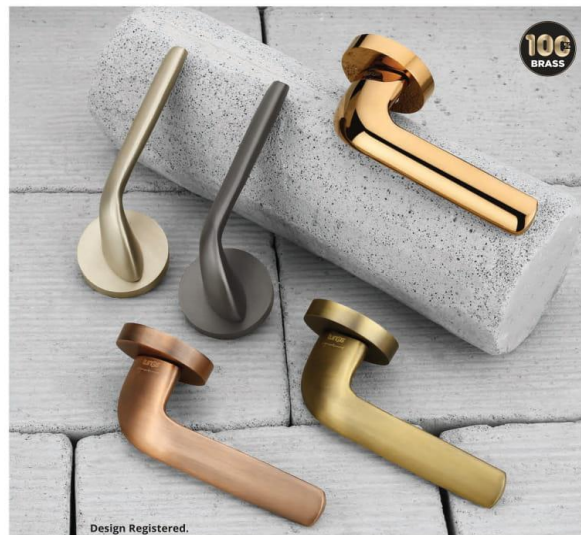

Packing Per Box 1 set

MH 90354 (Full Brass)
Finish : BA, CA, SS, PVD ROSE GOLD

Packing Per Box 1 set

MH 90702 (Full Brass)
Finish : BA, CA, SS, GREY, PVD ROSE GOLD

Packing Per Box 1 set

MH 90703 (Full Brass)
Finish : BA, CA, SS, GREY, PVD ROSE GOLD